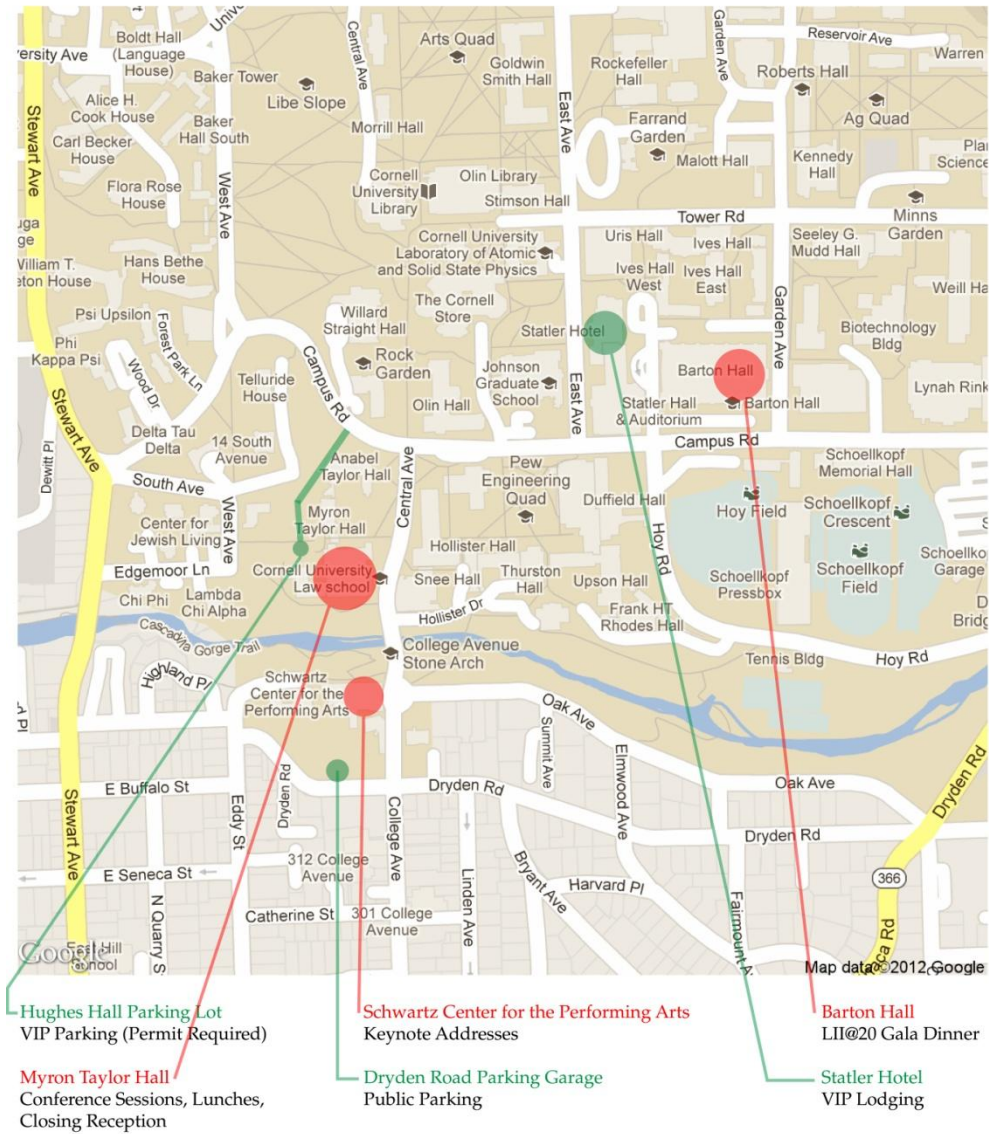

# Cornell University Law School

Legal Information Institute (LII)

## Cornell Campus Map

Cornell Campus Map - LVI 2012 Locations

Fully interactive map available at [www.cornell.edu/maps](http://www.cornell.edu/maps)