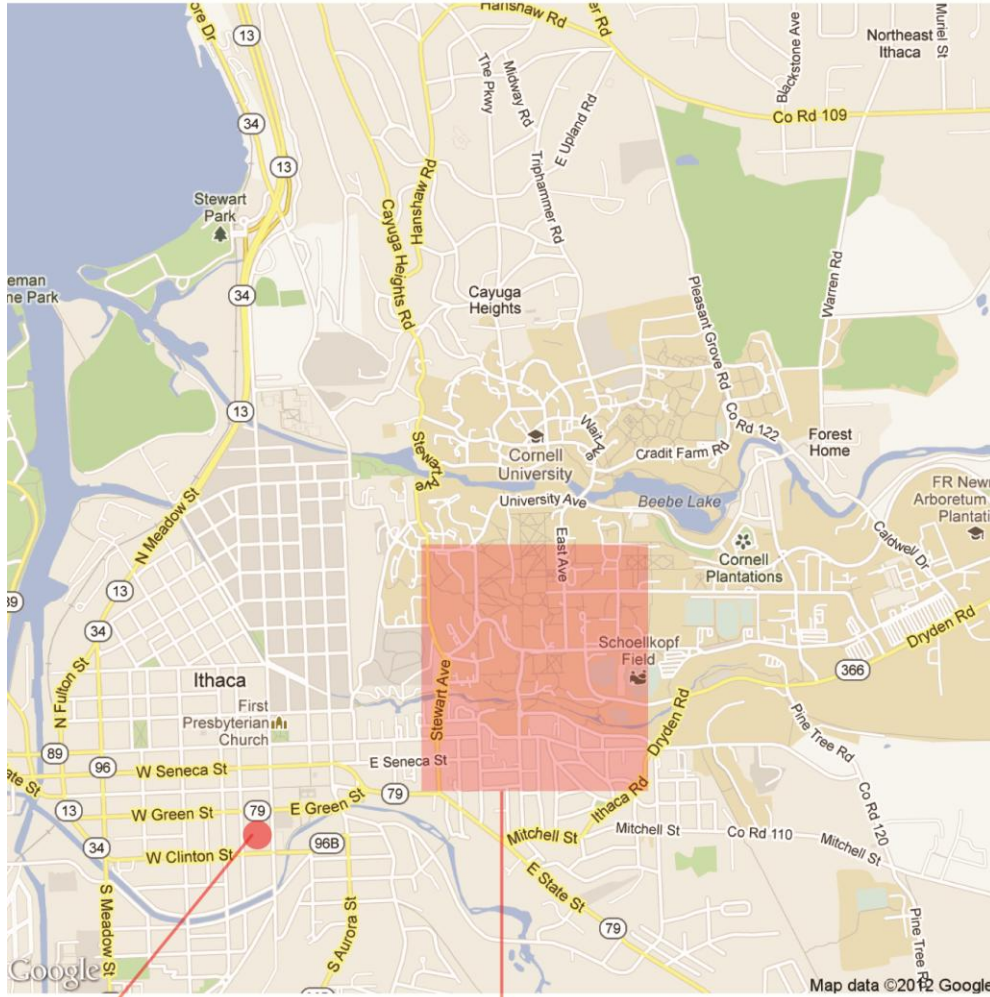

Cornell University Law School

Legal Information Institute (LII)

Central Ithaca Map

Central Ithaca Map - LVI 2012 Locations

Holiday Inn Ithaca
Conference Hotel, Opening Reception

Area Covered by Central Campus Map

Fully interactive map available at <http://goo.gl/maps/L0Sd3>